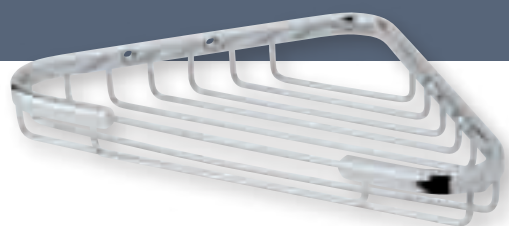

Double grid basket / Porte savon grille double / Doppelter Seifenhalter

Cod. 4FCH532560

Dimensioni mm Dimension mm	Materiale Material	Colore, Finiture Colour, Finishing
	Ottone Brass Laiton Messing	Cromato Chromed Chromé Verchromt

> Portasapone a griglia angolare <

Angle grid soap holder / Porte savon grille angle / Eckiger Seifenhalter

Cod. 4FCH531060

Dimensioni mm Dimension mm	Materiale Material	Colore, Finiture Colour, Finishing
	Ottone Brass Laiton Messing	Cromato Chromed Chromé Verchromt