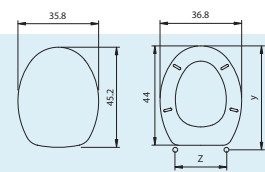

Sedili wc in legno mdf polytech

Wc seats in polytech wood | Abattants wc en bois polytech | WC-Sitze aus Polytech-Holz

Misure espresse in cm - Measures expressed in cm

> Ybò bianco <

Cod. 2FSE182002

Y = da 42,5 a 47,5 Z = da 11,0 a 21,0

Sedili wc in legno mdf polytech

Wc seats in polytech wood | Abattants wc en bois polytech | WC-Sitze aus Polytech-Holz

2

Misure espresse in cm - Measures expressed in cm

> **Ybò faggio** <
Cod. 2FSE182013

> **Ybò ciliegio** <
Cod. 2FSE182041

> **Ybò noce scuro** <
Cod. 2FSE182042

Y = da 42,5 a 47,5 Z = da 11,0 a 21,0

Sedili wc in legno mdf polytech

Wc seats in polytech wood | Abattants wc en bois polytech | WC-Sitze aus Polytech-Holz

Misure espresse in cm - Measures expressed in cm

> **Ybò rovere** <
Cod. 2FSE182003

> **Ybò rovere sbiancato** <
Cod. 2FSE182000

> **Ybò wengé** <
Cod. 2FSE182001

Y = da 42,5 a 47,5 Z = da 11,0 a 21,0