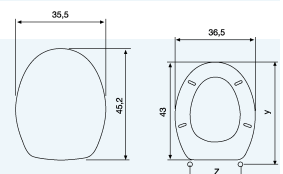

> Kaleidoscope <

Cod. 2FSE154000

Y = da 42,5 a 47,5 Z = da 11,0 a 20,0