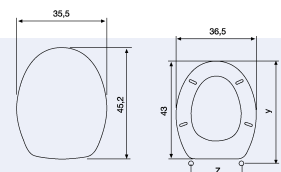

# Sedili wc Funny Line

Funny Line wc seats | Abattants wc Funny Line | WC-Sitze Funny Line

2

Misure espresse in cm - Measures expressed in cm

> Bahamas <  
Cod. 2FSE153000

> Galapagos <  
Cod. 2FSE154500

> Mosaico <  
Cod. 2FSE155000

> Orchidee <  
Cod. 2FSE153800

Y = da 42,5 a 47,5 Z = da 11,0 a 20,0