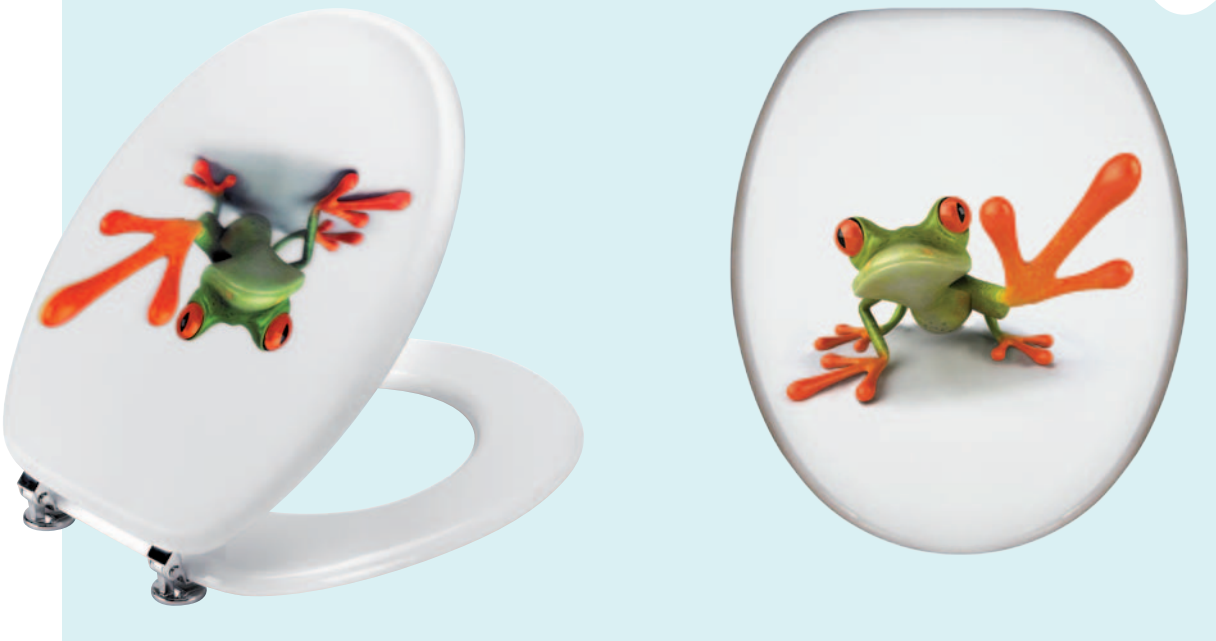

> **Frog** <
Cod. 2FSE155800

Y = da 42,5 a 47,5 Z = da 10,5 a 20,5