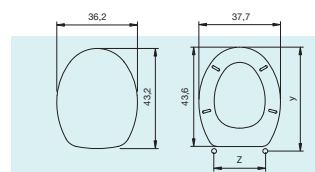

Cod. 2FSE155600

Y = da 42,5 a 47,5 Z = da 10,5 a 20,5

Sedili wc 3D in legno MDF

Wc seats 3D in polytech wood / Abattants wc 3D en bois polytech / WC-Sitze 3D aus Polytech-Holz

2

Misure espresse in cm - Measures expressed in cm

> **Muu** <
Cod. 2FSE155400

> **Frog** <
Cod. 2FSE155800

Y = da 42,5 a 47,5 Z = da 10,5 a 20,5

Sedili wc 3D in legno MDF

Wc seats 3D in polytech wood / Abattants wc 3D en bois polytech / WC-Sitze 3D aus Polytech-Holz

Misure espresse in cm - Measures expressed in cm

3

> Sea life <

Cod. 2FSE155500

> Romantic <

Cod. 2FSE156000

Y = da 42,5 a 47,5 Z = da 10,5 a 20,5