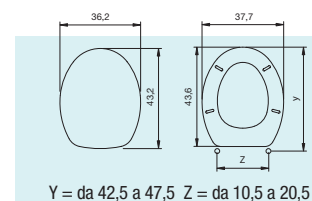

Cod. 2FSE155600

Y = da 42,5 a 47,5 Z = da 10,5 a 20,5

Sedili wc 3D in legno MDF

Wc seats 3D in polytech wood / Abattants wc 3D en bois polytech / WC-Sitze 3D aus Polytech-Holz

2

Misure espresse in cm - Measures expressed in cm

> **Muu** <
Cod. 2FSE155400

> **Frog** <
Cod. 2FSE155800

Y = da 42,5 a 47,5 Z = da 10,5 a 20,5

Sedili wc 3D in legno MDF

Wc seats 3D in polytech wood / Abattants wc 3D en bois polytech / WC-Sitze 3D aus Polytech-Holz

Misure espresse in cm - Measures expressed in cm

3

> Sea life <

Cod. 2FSE155500

> Romantic <

Cod. 2FSE156000

Y = da 42,5 a 47,5 Z = da 10,5 a 20,5