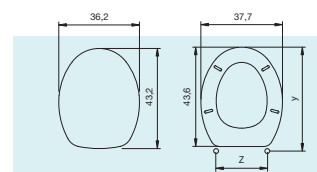

Sedili wc 3D in legno MDF

Wc seats 3D in polytech wood / Abattants wc 3D en bois polytech / WC-Sitze 3D aus Polytech-Holz

Misure espresse in cm - Measures expressed in cm

> New York <

Cod. 2FSE155300

> Xmas <

Cod. 2FSE155600

Y = da 42,5 a 47,5 Z = da 10,5 a 20,5

Sedili wc 3D in legno MDF

Wc seats 3D in polytech wood / Abattants wc 3D en bois polytech / WC-Sitze 3D aus Polytech-Holz

2

Misure espresse in cm - Measures expressed in cm

> **Muu** <
Cod. 2FSE155400

> **Frog** <
Cod. 2FSE155800

Y = da 42,5 a 47,5 Z = da 10,5 a 20,5

Sedili wc 3D in legno MDF

Wc seats 3D in polytech wood / Abattants wc 3D en bois polytech / WC-Sitze 3D aus Polytech-Holz

Misure espresse in cm - Measures expressed in cm

3

> Sea life <

Cod. 2FSE155500

> Romantic <

Cod. 2FSE156000

Y = da 42,5 a 47,5 Z = da 10,5 a 20,5